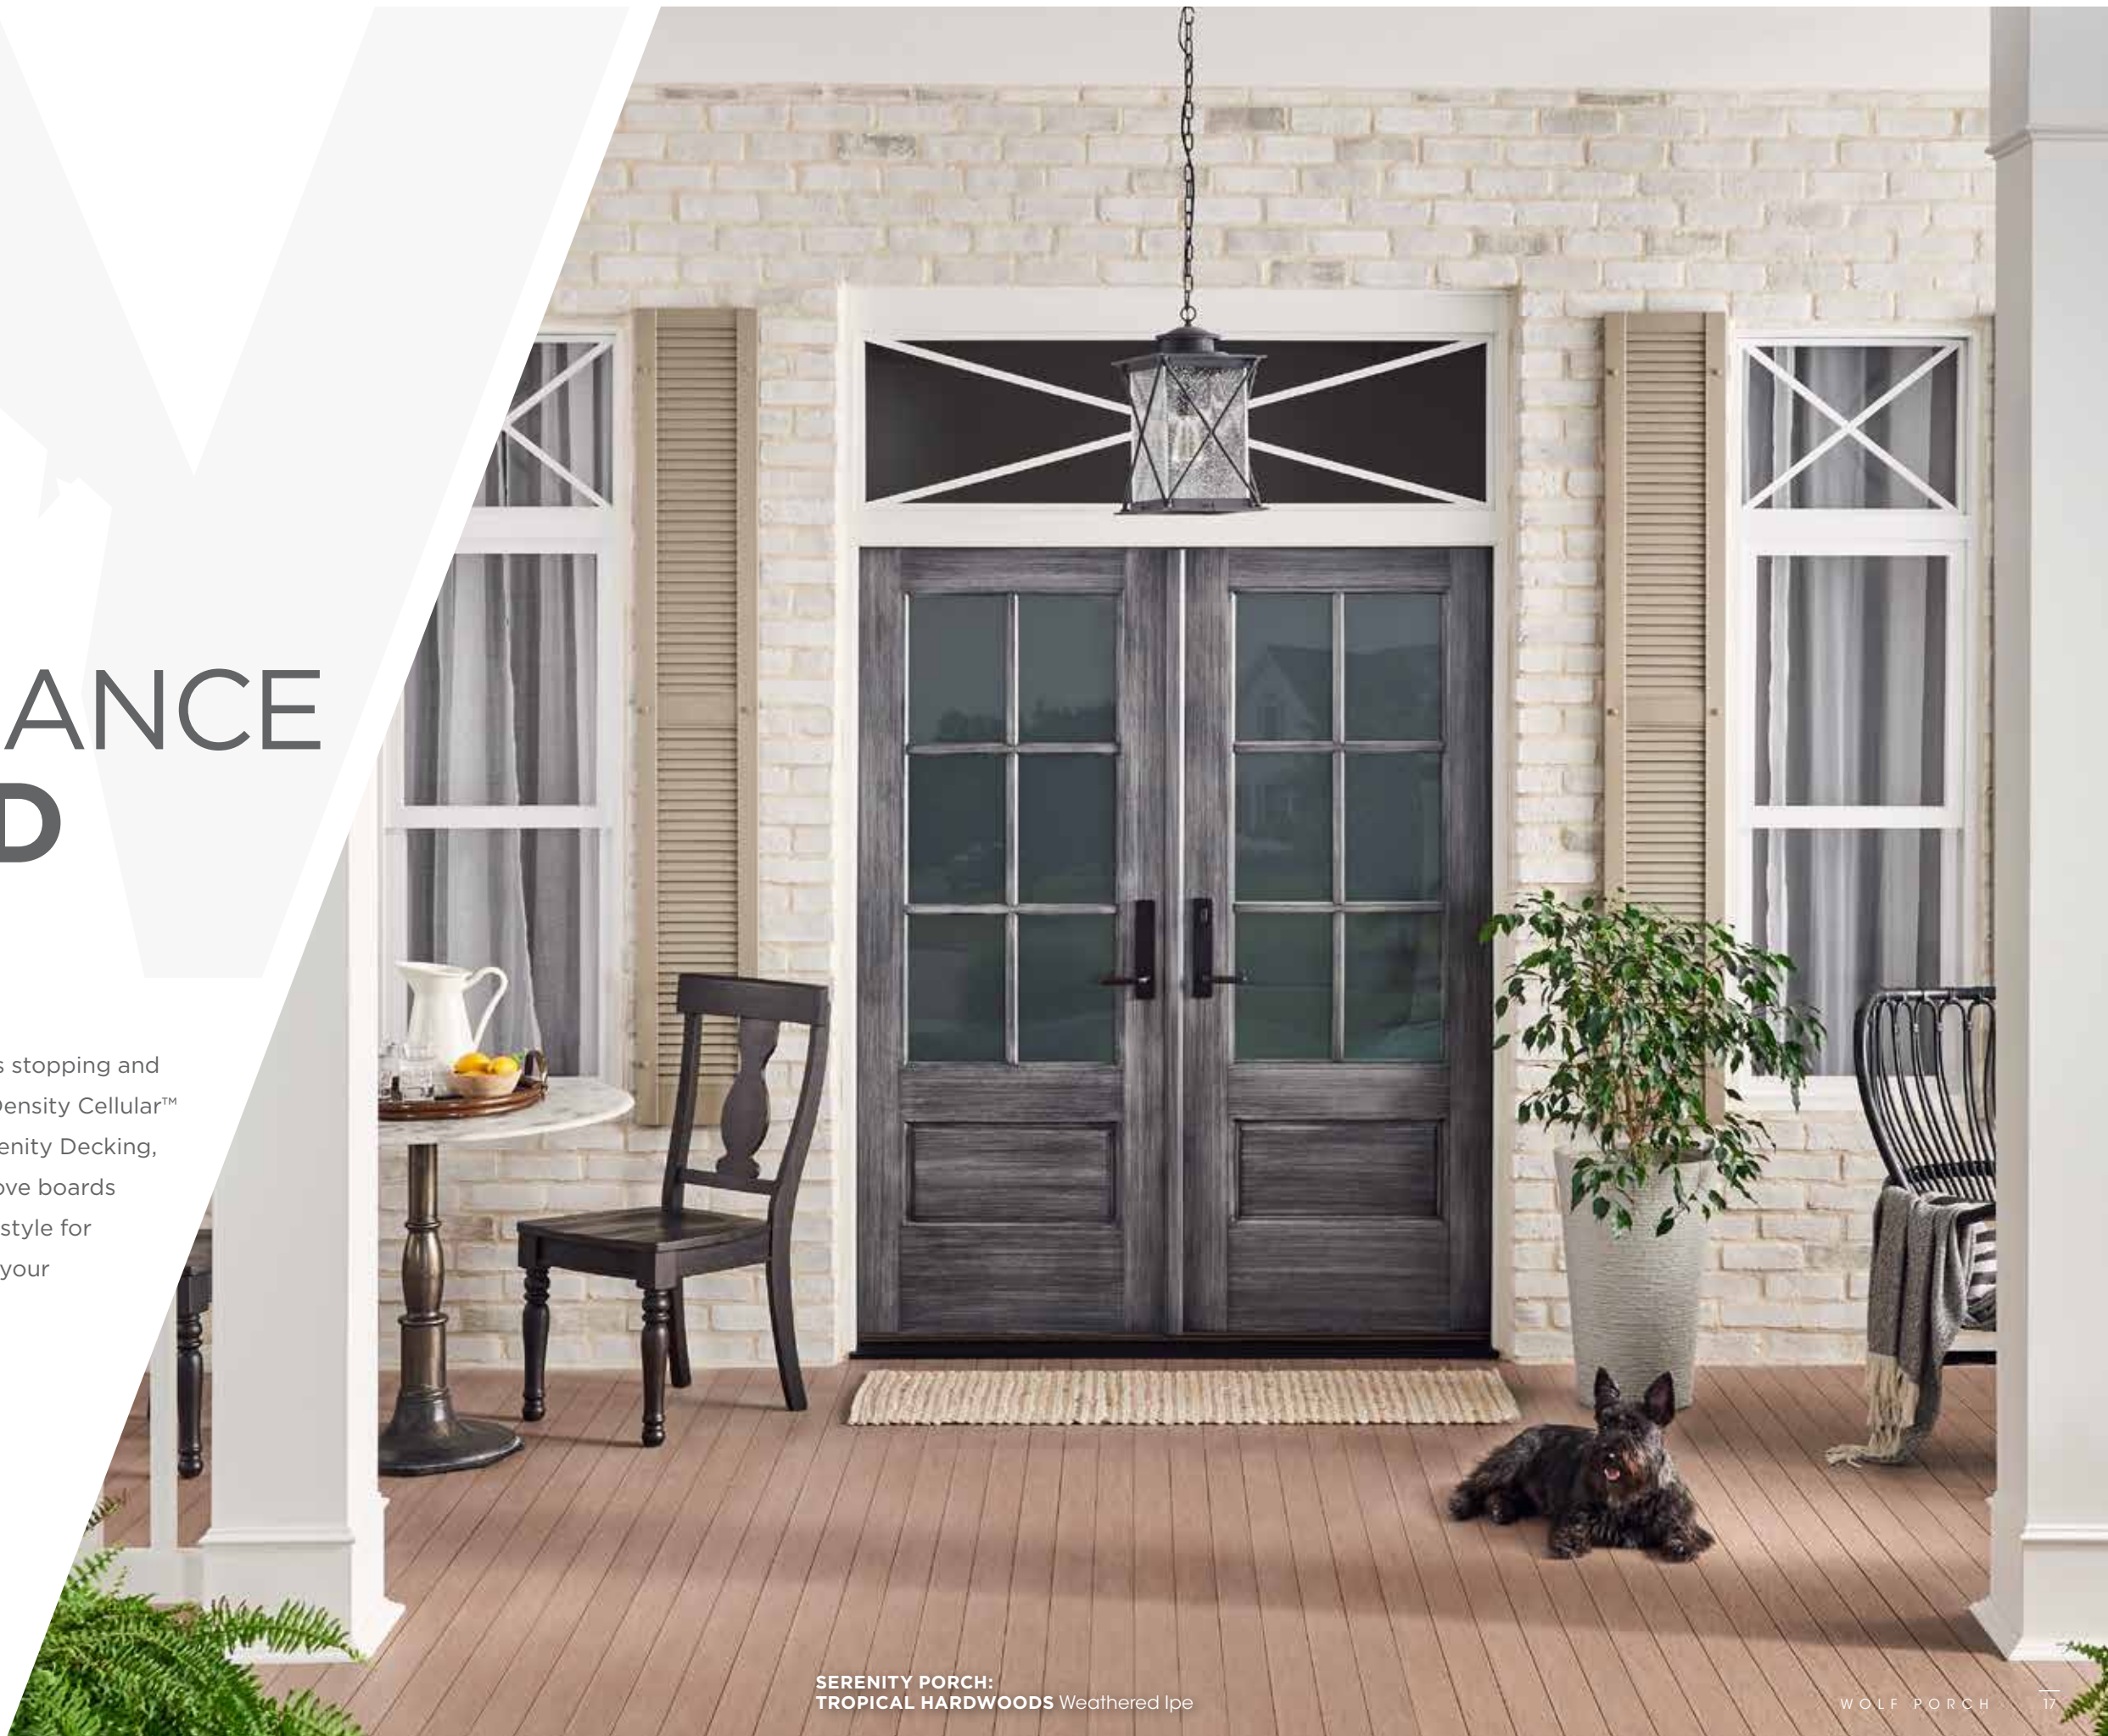

WOLF SERENITY™ PORCH
HIGH-DENSITY CELLULAR™ TECHNOLOGY

SOLID PERFORMANCE FROM END TO END

Create a comfortable porch that provides serious stopping and staying power. Wolf Serenity™ Porch with High-Density Cellular™ Technology offers the same benefits as Wolf Serenity Decking, only it features narrower-width, tongue-and-groove boards that create a solid surface area in the customary style for porches. Wolf Serenity Porch offers curb appeal your neighbors will surely envy.

Cool, solid coastal tones

Harbor Grey

AMERICANA

¾" x 3 ⅛" planks are the perfect replacement for worn-out wood porch

Pewter

FEATURES

- » Premium ASA **COLORWATCH100®** Technology provides industry-leading color retention
- » Installs like tongue-and-groove flooring
- » Highly resistant to staining and fading
- » Surface impervious to moisture
- » Mold and mildew resistant
- » Resists rotting, delaminating, splitting and cracking
- » Strong and durable
- » 1" x 3 ⅛" planks available in 10', 12' and 16' lengths*
- » ICC Code Compliant – ESR-2824 (Tropical Hardwoods and Seaside only)