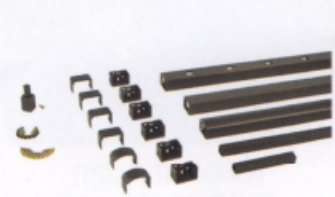

Riviera Series Boxed Kit Specifications

Boxed Kits Include: Rails, Balusters, Mounts (6), and Installation Instructions.

Section Type	Length					Height	
	4'	5'	6'	7'	8'	36"	42"
Straight	•					•	•
Straight w/Rail Support		•	•	•	•	•	•
Stair	•	•	•	•	•	•	•

RIVIERA SERIES

Riviera III (C33)
3/4" x 3/4" Square Baluster

Riviera III (C331)
3/4" Round Baluster

Riviera IV (C34)
3/4" x 3/4" Square Baluster

Riviera IV (C341)
3/4" Round Baluster

CCRR-0163 Complies with IBC, IRC, and FBC. Miami-Dade County Approved for 4' through 6' Sections.
For code compliance information visit westburyrailing.com