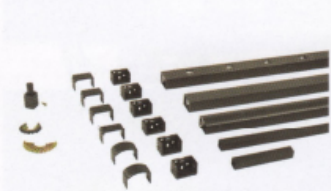

RIVIERA SERIES

Riviera Aluminum Railing

Riviera (C30)
3/4" x 3/4" Square Baluster

Riviera (C301)
3/4" Round Baluster

Riviera R (C30R)
3/4" x 3/4" Square Baluster

Riviera R (C301R)
3/4" Round Baluster

Riviera I (C31)
3/4" x 3/4" Square Baluster

Riviera I (C311)
3/4" Round Baluster

Riviera II (C32)
3/4" x 3/4" Square Baluster

Riviera II (C321)
3/4" Round Baluster

CCRR-0163 Complies with IBC, IRC, and FBC. Miami-Dade County Approved for 4' through 6' Sections.
For code compliance information visit westburyrailing.com

Riviera Series Boxed Kit Specifications

Boxed Kits Include: Rails, Balusters, Mounts (6), and Installation Instructions.

Section Type	Length					Height	
	4'	5'	6'	7'	8'	36"	42"
Straight	•					•	•
Straight w/Rail Support		•	•	•	•	•	•
Stair	•	•	•	•	•	•	•