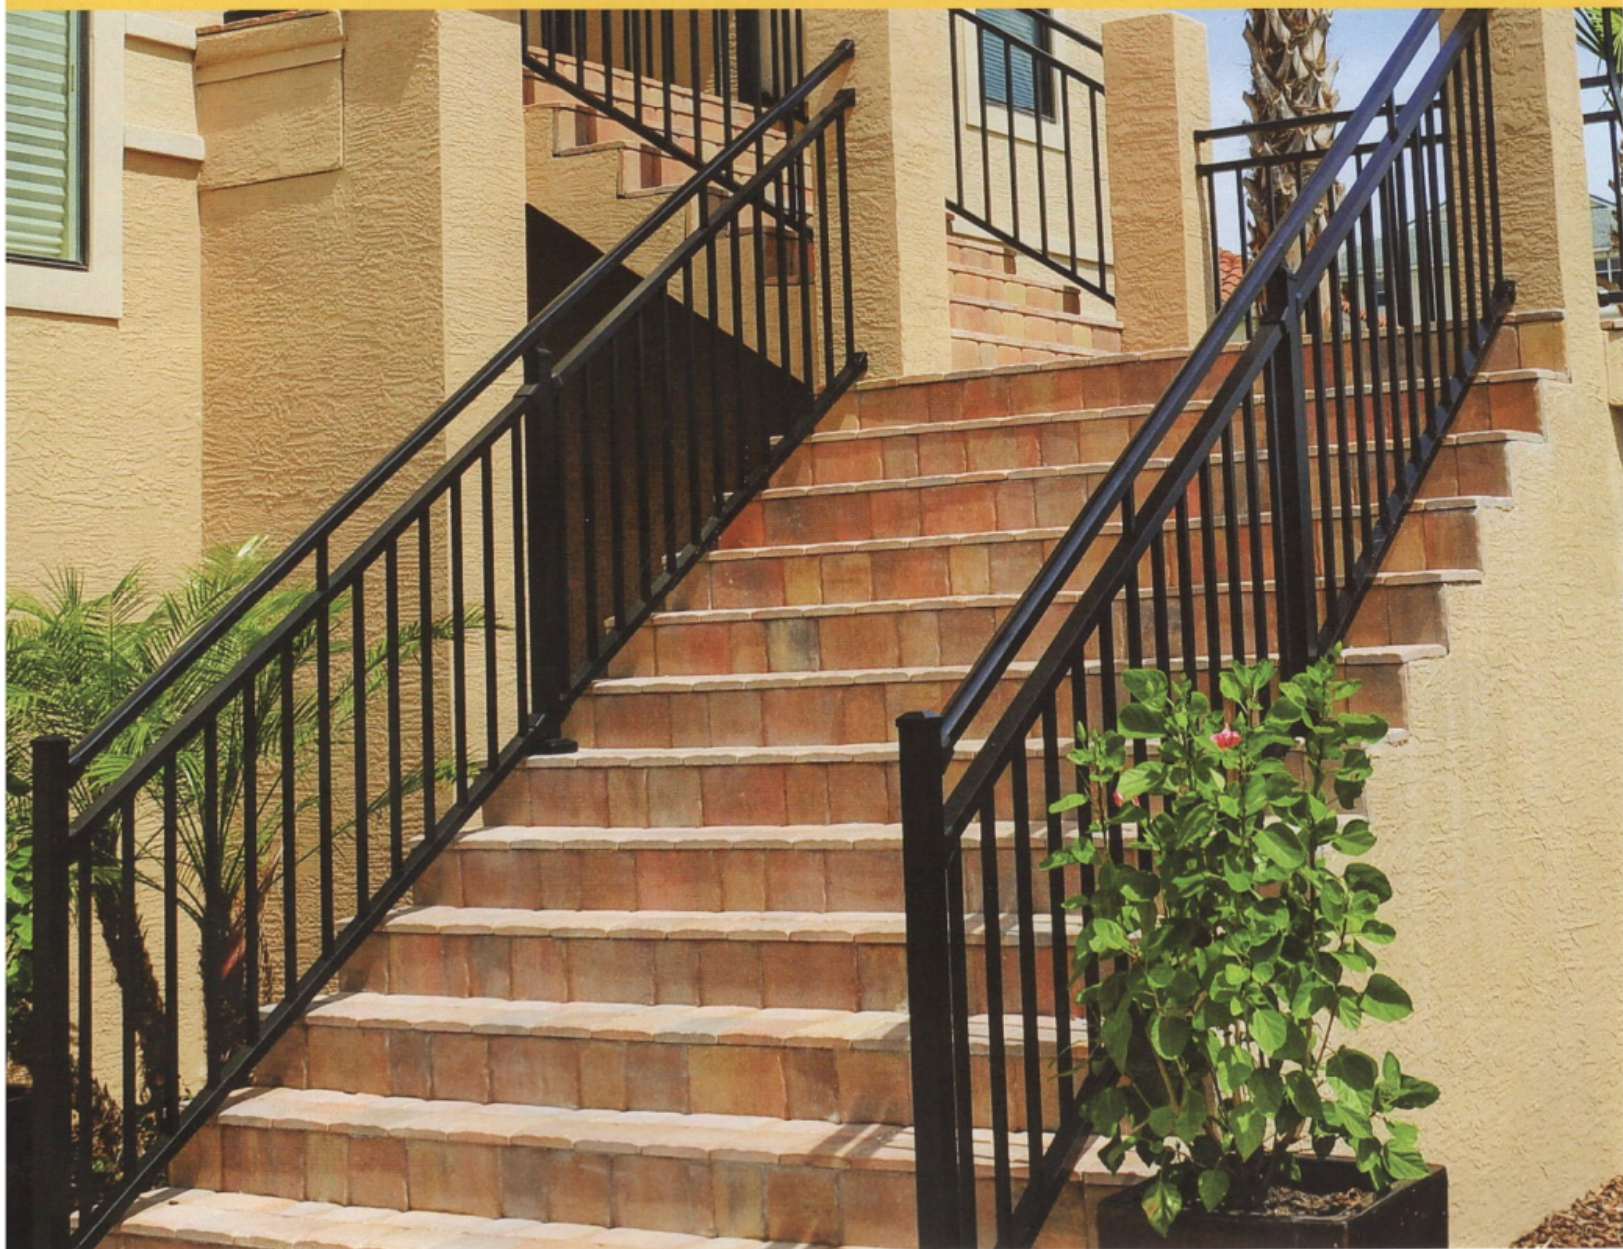

RIVIERA SERIES

Riviera Aluminum Railing

Riviera (C30)
3/4" x 3/4" Square Baluster

Riviera (C301)
3/4" Round Baluster

Riviera R (C30R)
3/4" x 3/4" Square Baluster

Riviera R (C301R)
3/4" Round Baluster

Riviera I (C31)
3/4" x 3/4" Square Baluster

Riviera I (C311)
3/4" Round Baluster

Riviera II (C32)
3/4" x 3/4" Square Baluster

Riviera II (C321)
3/4" Round Baluster

CCRR-0163 Complies with IBC, IRC, and FBC. Miami-Dade County Approved for 4' through 6' Sections.
For code compliance information visit westburyrailing.com

RIVIERA SERIES

Riviera III (C33)
3/4" x 3/4" Square Baluster

Riviera III (C331)
3/4" Round Baluster

Riviera IV (C34)
3/4" x 3/4" Square Baluster

Riviera IV (C341)
3/4" Round Baluster

CCRR-0163 Complies with IBC, IRC, and FBC. Miami-Dade County Approved for 4' through 6' Sections.
For code compliance information visit westburyrailing.com